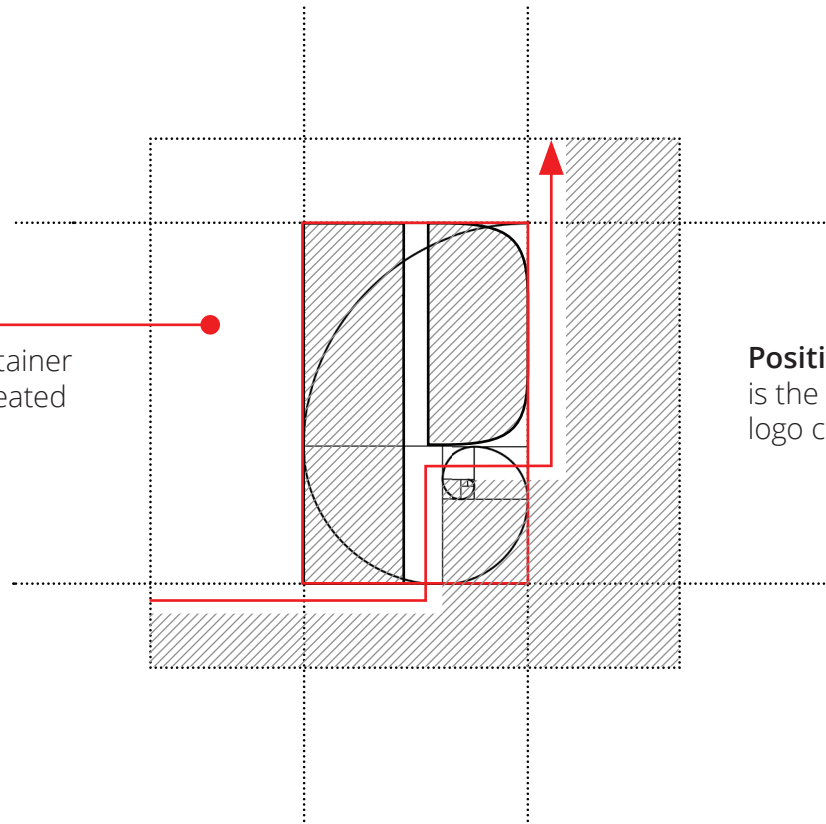

Priceline Group Visual Guidelines

By not placing an obvious P letter-form, viewers of the logo enjoy being able to complete the picture themselves by merging two simple lines

**Golden Proportion**

was used to create shape of the mark

**A Golden Rectangle**

is a rectangle whose side lengths are in the golden ratio

By placing the icon in the square container  
a visual foundation for the mark is created

**Positive slope**  
is the positive space of the  
logo container

## Mark and logotype alignment

Mark center aligned

Mark aligned to the right and centered vertically with the logotype

The minimum required clear space equals to the width of the letters "l+i" in Priceline logotype