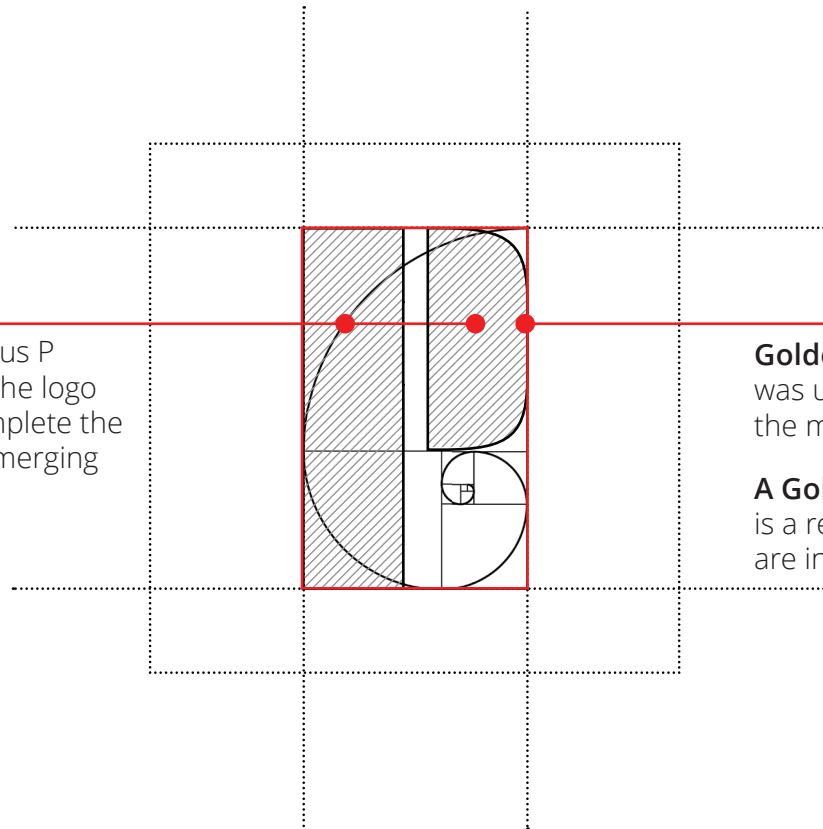

Priceline Group Visual Guidelines

By not placing an obvious P letter-form, viewers of the logo enjoy being able to complete the picture themselves by merging two simple lines

**Golden Proportion**

was used to create shape of the mark

**A Golden Rectangle**

is a rectangle whose side lengths are in the golden ratio

By placing the icon in the square container  
a visual foundation for the mark is created

**Positive slope**  
is the positive space of the  
logo container

## Mark and logotype alignment

Mark center aligned

Mark aligned to the right and centered vertically with the logotype

The minimum required clear space equals to the width of the letters "l+i" in Priceline logotype