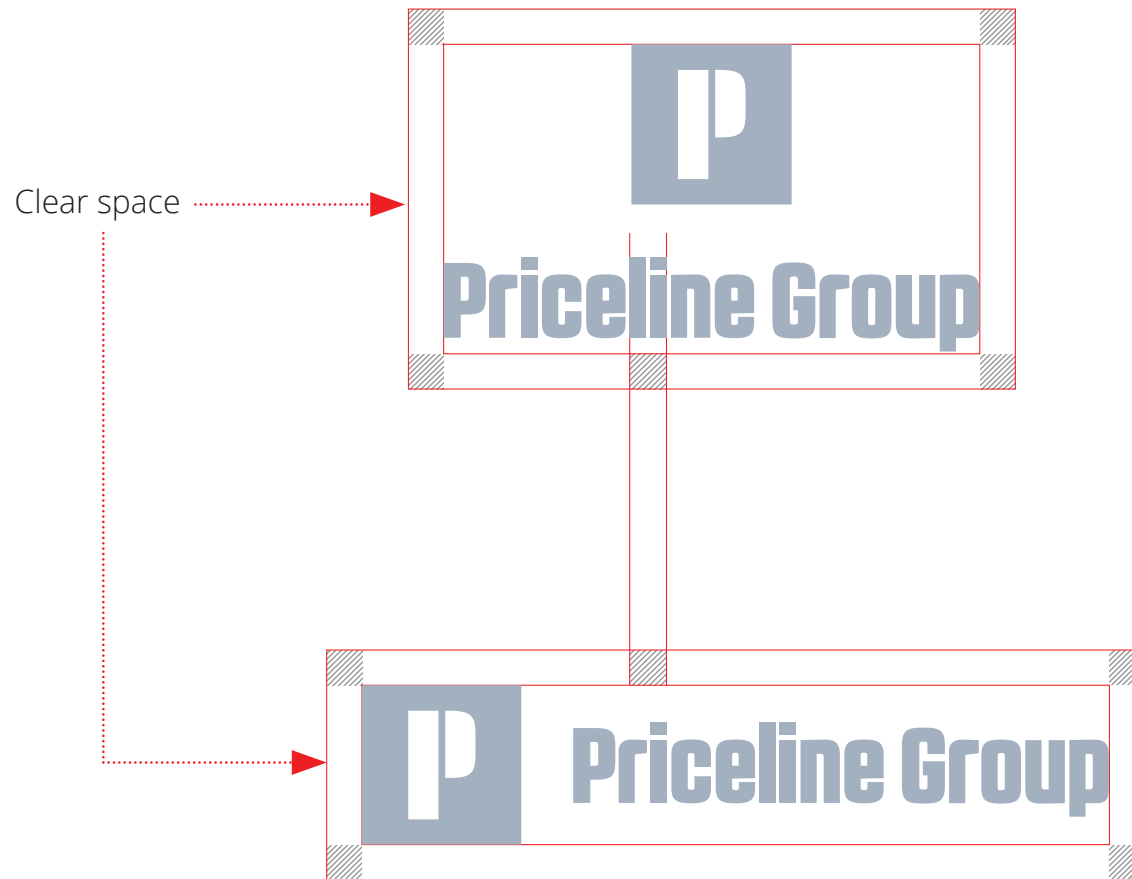

**A Golden Rectangle**

is a rectangle whose side lengths are in the golden ratio

By placing the icon in the square container  
a visual foundation for the mark is created

**Positive slope**  
is the positive space of the  
logo container

## Mark and logotype alignment

Mark center aligned

Mark aligned to the right and centered vertically with the logotype

The minimum required clear space equals to the width of the letters "l+i" in Priceline logotype